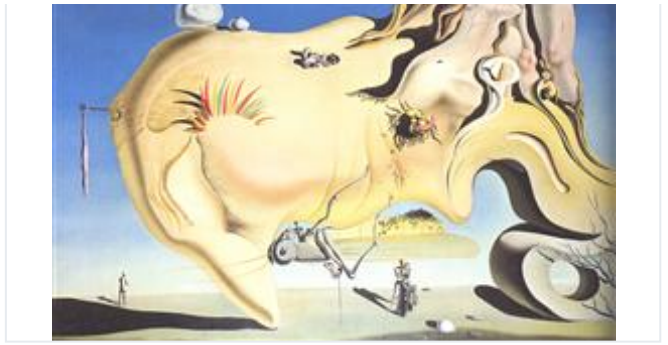

W

ARTISTS

ARTWORKS

Woman With Flower Head

Salvador Dali

© Salvador Dali Fair Use

Date: 1937

Style: Surrealism

Period: Surrealism Period (1929-1940)

Genre: symbolic painting

Media: gouache, ink, paper

Dimensions: 50 x 38.5 cm

Location: Private Collection

File Source: www.abcgallery.com SALVADOR DALI **FAMOUS WORKS**

Un Chien Andalou (film still)
Salvador Dali · 1928

The Great Masturbator
Salvador Dali · 1929

The Persistence of Memory
Salvador Dali · 1931

Dream Caused by the Flight of a Bee aro...
Salvador Dali · 1944

Young Virgin Auto-Sodomized by the Ho...
Salvador Dali · 1954

The Discovery of America by Christophe...
Salvador Dali · 1958 - 1959

The Hallucinogenic Toreador
Salvador Dali · 1968 - 1970

The Disintegration of the Persistence of...
Salvador Dali ·