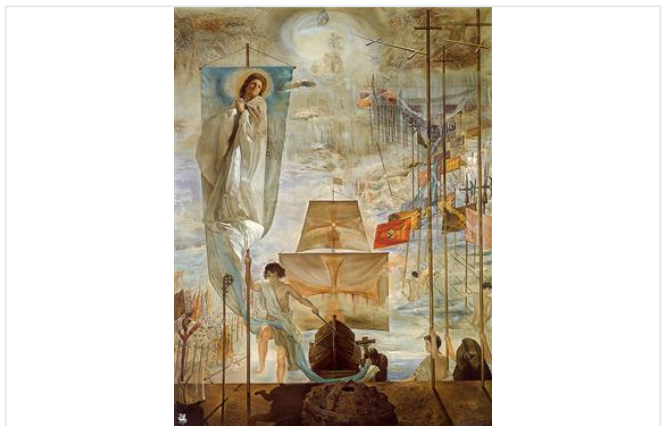

W

ARTISTS

ARTWORKS

Woman With Flower Head

Salvador Dali

© Salvador Dali Fair Use

Date: 1937

Style: Surrealism

Period: Surrealism Period (1929-1940)

Genre: symbolic painting

Media: gouache, ink, paper

Dimensions: 50 x 38.5 cm

Location: Private Collection

File Source: www.abcgallery.com SALVADOR DALI **FAMOUS WORKS**

Un Chien Andalou (film still)
Salvador Dali · 1928

The Great Masturbator
Salvador Dali · 1929

The Persistence of Memory
Salvador Dali · 1931

Dream Caused by the Flight of a Bee aro...
Salvador Dali · 1944

Young Virgin Auto-Sodomized by the Ho...
Salvador Dali · 1954

The Discovery of America by Christophe...
Salvador Dali · 1958 - 1959

The Hallucinogenic Toreador
Salvador Dali · 1968 - 1970

The Disintegration of the Persistence of...
Salvador Dali ·