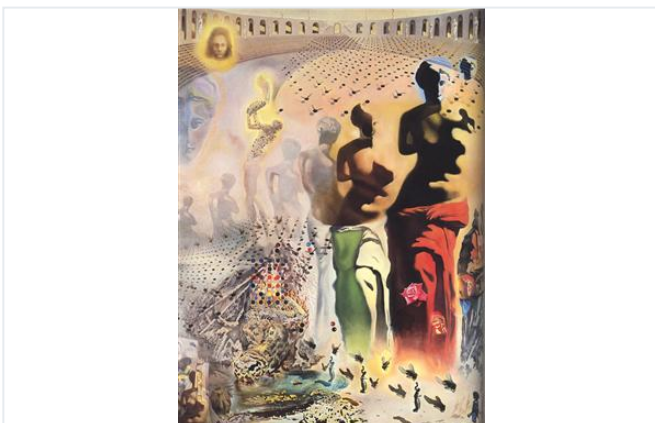

## Meditative Rose

[Salvador Dali](#)

© Salvador Dali Fair Use

Date: 1958

Style: [Surrealism](#)

Period: [Classic Period \(1941-1989\)](#)

Genre: [flower painting](#)

### SALVADOR DALI [FAMOUS WORKS](#)

**Un Chien Andalou (film still)**  
Salvador Dali · 1928

**The Great Masturbator**  
Salvador Dali · 1929

**The Persistence of Memory**  
Salvador Dali · 1931

**Dream Caused by the Flight of a Bee aro...**  
Salvador Dali · 1944

**Young Virgin Auto-Sodomized by the Ho...**  
Salvador Dali · 1954

**The Discovery of America by Christophe...**  
Salvador Dali · 1958 - 1959

**The Hallucinogenic Toreador**  
Salvador Dali · 1968 - 1970