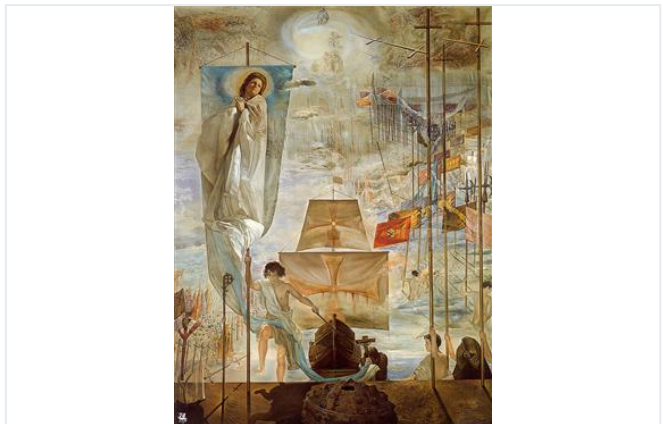

### SALVADOR DALI [FAMOUS WORKS](#)

**Un Chien Andalou (film still)**  
Salvador Dali · 1928

**The Great Masturbator**  
Salvador Dali · 1929

**The Persistence of Memory**  
Salvador Dali · 1931

**Dream Caused by the Flight of a Bee aro...**  
Salvador Dali · 1944

**Young Virgin Auto-Sodomized by the Ho...**  
Salvador Dali · 1954

**The Discovery of America by Christophe...**  
Salvador Dali · 1958 - 1959

**The Hallucinogenic Toreador**  
Salvador Dali · 1968 - 1970