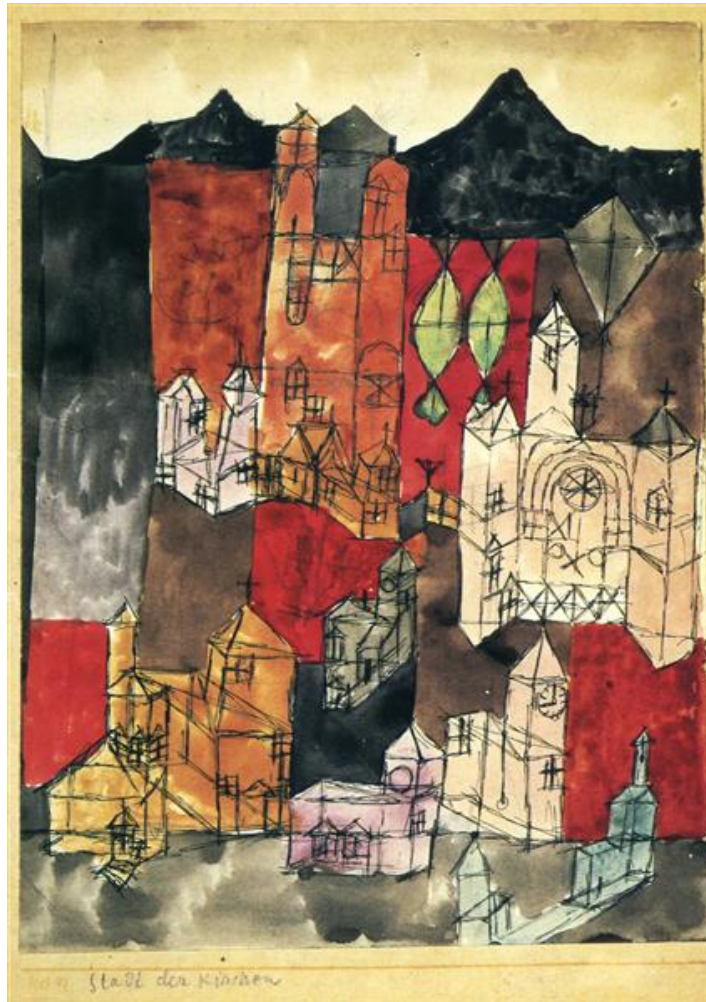

## City Of Churches

Paul Klee

© Public domain

Date: 1918

Style: Cubism

Period: [Early Works](#)

Genre: [cityscape](#)

Media: [pen](#), [pencil](#), [watercolor](#), [paper](#)

Dimensions: 21 x 15.4 cm

Location: Private Collection

Tags: [houses-and-buildings](#)

[Order an oil painting reproduction](#)  Ad

Image dimension 426x600px, [View all sizes](#)

---

## PAUL KLEE **FAMOUS WORKS**

---

**Hammamet with mosque**  
Paul Klee · 1914

**In the Style of Kairouan**  
Paul Klee · 1914

**Death for the Idea**  
Paul Klee · 1915

**Flower myth**  
Paul Klee · 1918

**Southern (Tunisian) ga...**  
Paul Klee · 1919

**Black Knight**  
Paul Klee · 1927

**Flora on sand**  
Paul Klee · 1927

**Castle and Sun**  
Paul Klee · 1928

**Highway and byways**  
Paul Klee · 1929

**Rock Chamber**  
Paul Klee · 1929

**Ad Parnassum**  
Paul Klee · 1932