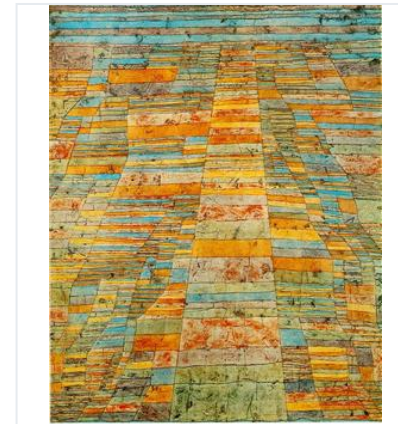

## PAUL KLEE **FAMOUS WORKS**

---

**Hammamet with mosque**  
Paul Klee · 1914

**In the Style of Kairouan**  
Paul Klee · 1914

**Death for the Idea**  
Paul Klee · 1915

**Flower myth**  
Paul Klee · 1918

**Southern (Tunisian) ga...**  
Paul Klee · 1919

**Miraculous Landing**  
Paul Klee · 1920

**Temple Gardens**  
Paul Klee · 1920

**Senecio**  
Paul Klee · 1922

**Separation in the Eveni...**  
Paul Klee · 1922

**Twittering Machine**  
Paul Klee · 1922

**Puppet theater**  
Paul Klee · 1923

**Black Knight**  
Paul Klee · 1927

**Flora on sand**  
Paul Klee · 1927

**Castle and Sun**  
Paul Klee · 1928

**Highway and byways**  
Paul Klee · 1929

**Rock Chamber**  
Paul Klee · 1929

**Ad Parnassum**  
Paul Klee · 1932