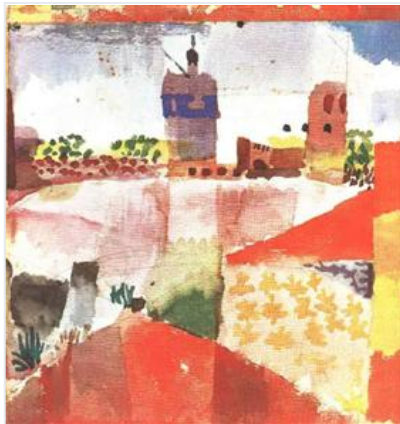

## City Of Churches

Paul Klee

© Public domain

Date: 1918

Style: Cubism

Period: [Early Works](#)

Genre: [cityscape](#)

Media: [pen](#), [pencil](#), [watercolor](#), [paper](#)

Dimensions: 21 x 15.4 cm

Location: Private Collection

Tags: [houses-and-buildings](#)

[Order an oil painting reproduction](#)  Ad

Image dimension 426x600px, [View all sizes](#)

---

## PAUL KLEE **FAMOUS WORKS**

---

**Hammamet with mosque**  
Paul Klee · 1914

**In the Style of Kairouan**  
Paul Klee · 1914

**Death for the Idea**  
Paul Klee · 1915

**Flower myth**  
Paul Klee · 1918

**Southern (Tunisian) ga...**  
Paul Klee · 1919