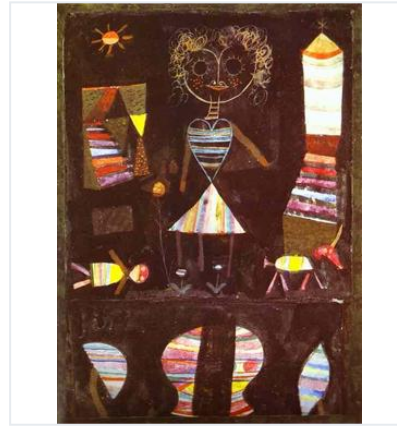

## PAUL KLEE **FAMOUS WORKS**

---

**Hammamet with mosque**  
Paul Klee · 1914

**In the Style of Kairouan**  
Paul Klee · 1914

**Death for the Idea**  
Paul Klee · 1915

**Flower myth**  
Paul Klee · 1918

**Southern (Tunisian) ga...**  
Paul Klee · 1919

**Miraculous Landing**  
Paul Klee · 1920

**Temple Gardens**  
Paul Klee · 1920

**Senecio**  
Paul Klee · 1922

**Separation in the Eveni...**  
Paul Klee · 1922

**Twittering Machine**  
Paul Klee · 1922

**Puppet theater**  
Paul Klee · 1923

**Black Knight**  
Paul Klee · 1927

**Flora on sand**  
Paul Klee · 1927

**Castle and Sun**  
Paul Klee · 1928

**Highway and byways**  
Paul Klee · 1929

**Rock Chamber**  
Paul Klee · 1929

**Ad Parnassum**  
Paul Klee · 1932