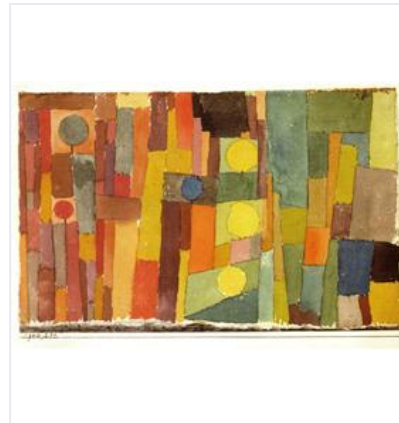

## City Of Churches

Paul Klee

© Public domain

Date: 1918

Style: Cubism

Period: [Early Works](#)

Genre: [cityscape](#)

Media: [pen](#), [pencil](#), [watercolor](#), [paper](#)

Dimensions: 21 x 15.4 cm

Location: Private Collection

Tags: [houses-and-buildings](#)

[Order an oil painting reproduction](#)  Ad

Image dimension 426x600px, [View all sizes](#)

---

## PAUL KLEE **FAMOUS WORKS**

---

**Hammamet with mosque**  
Paul Klee · 1914

**In the Style of Kairouan**  
Paul Klee · 1914

**Death for the Idea**  
Paul Klee · 1915

**Flower myth**  
Paul Klee · 1918

**Southern (Tunisian) ga...**  
Paul Klee · 1919

**Black Knight**  
Paul Klee · 1927

**Flora on sand**  
Paul Klee · 1927

**Castle and Sun**  
Paul Klee · 1928

**Highway and byways**  
Paul Klee · 1929

**Rock Chamber**  
Paul Klee · 1929

**Ad Parnassum**  
Paul Klee · 1932