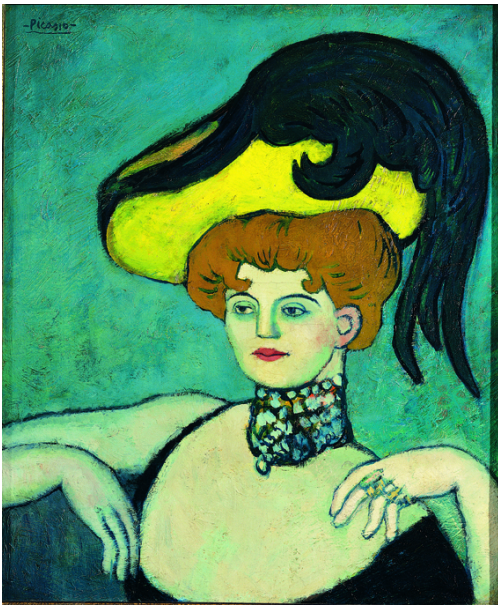

Accept

[Read More](#)

1943

Olio su tela

63,5 x 81,3 cm

© Succession H. Matisse by SIAE 2012

**Henri Matisse***Michaella, robe jaune et plante*

1943

Olio su tela

60 x 72 cm

© Succession H. Matisse by SIAE 2012

**Henri Matisse***Branche de prunier, fond vert*

1948

Olio su tela

115,9 x 88,9 cm

© Succession H. Matisse by SIAE 2012

This website uses cookies to improve your experience. We'll assume you're ok with this, but you can opt-out if you wish.

[Accept](#)[Read More](#)

Pablo Picasso

L'Hétaire

1901

Olio su tela

65,3 x 54,5 cm

© Succession Picasso by SIAE 2012