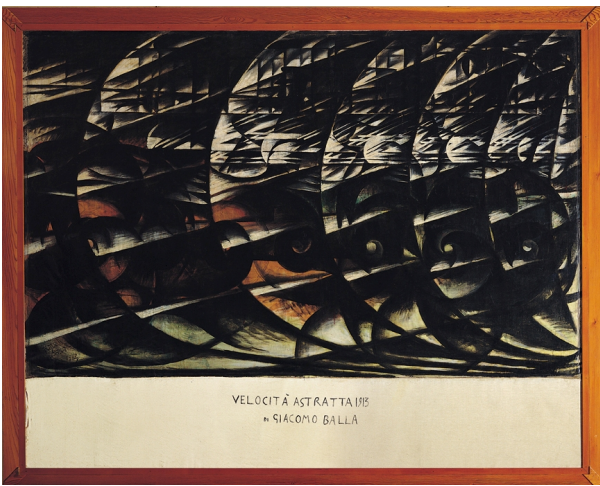

This website uses cookies to improve your experience. We'll assume you're ok with this, but you can opt-out if you wish.

[Accept](#)[Read More](#)

Pablo Picasso

L'Hétaire

1901

Olio su tela

65,3 x 54,5 cm

© Succession Picasso by SIAE 2012

Pablo Picasso

Homme accoudé sur une table

1915-1916

Olio su tela

197 x 132 cm

© Succession Picasso by SIAE 2012

This website uses cookies to improve your experience. We'll assume you're ok with this, but you can opt-out if you wish.

[Accept](#)

[Read More](#)

**Giacomo Balla***Velocità astratta*

1913

Olio su tela

260 x 332 cm

© Giacomo Balla by SIAE 2012

**Gino Severini***Lancier italiens au galop*